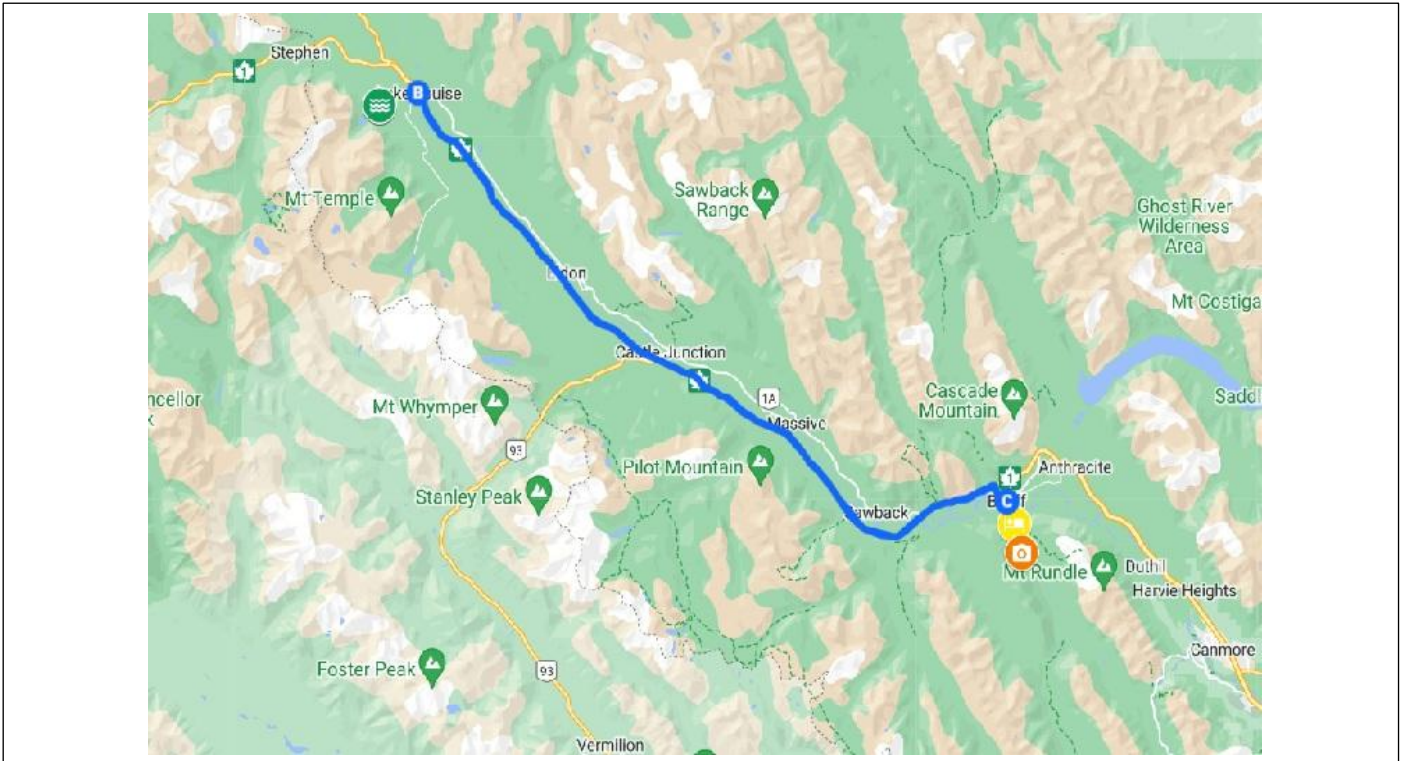

Map

Map Link: <https://www.google.com/maps/d/edit?mid=10_I4FMohgAUXwxcrgxApEQtuV7ZbEXc&usp=sharing>

Day 1: Arrive at Banff

Start your Banff & Lake Louise – Romantic Experience Tour with your arrival at Calgary Airport. Pick up your pre-paid rental car and set out on a scenic journey to Banff, surrounded by stunning mountain views.

This evening, enjoy a cozy dinner on your own at a restaurant of your choice. To end your day, consider indulging in an optional nightcap to spark romance and relaxation.

Overnight in Banff, AB.

Day 2: Explore Banff's Wonders with Alpine Bliss

Highlights of the Day:

- Ride the Banff Gondola for stunning panoramas.
- Discover Banff's charm at your own pace.
- Create memories with thrilling winter fun.
- Indulge in comfort at a 5-star hotel stay.

Discover the magical allure of Banff during an exhilarating seven-hour journey. The Banff Gondola offers a stunning ascent, unveiling sweeping vistas of snow-covered peaks. Dive into the heart of Banff's vibrant culture, with leisurely explorations of its charming shops and unique dining spots. Relish romantic moments surrounded by serene alpine beauty, perfect for adventure and relaxation.

Overnight in Banff, AB.